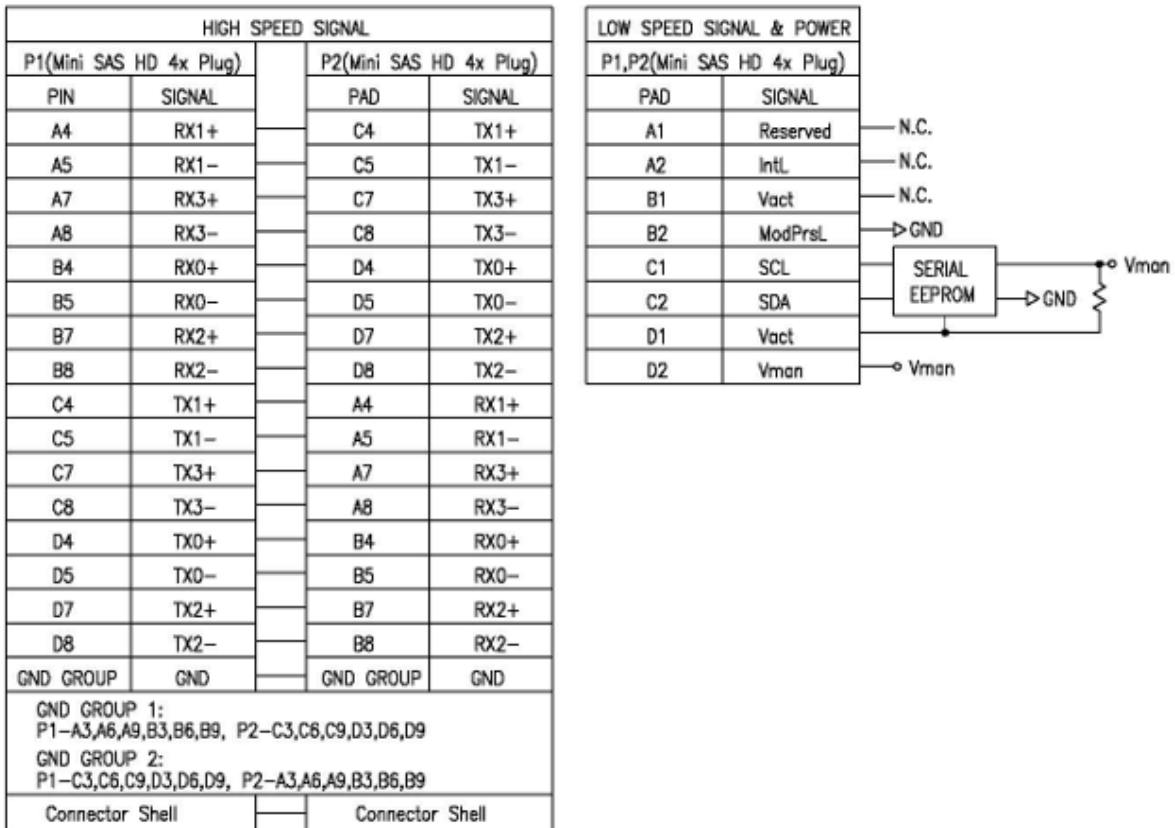

Wiring Diagram