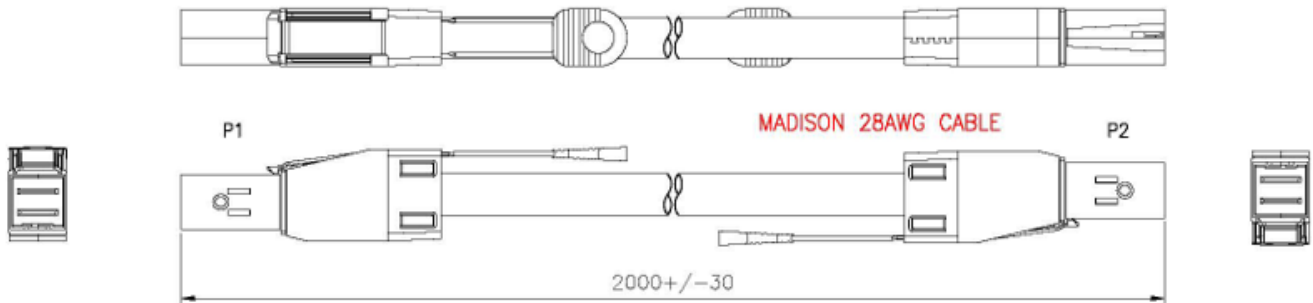

Pair Shield	Aluminum/Polyester Tape. Aluminum Side Facing In. 25% Overlap.
Inner Shield	Aluminum/Polyester Tape. Aluminum Side Facing Out. 25% Overlap.
Outer Shield	28AWG Tin-Plated Copper Braid. 85% Coverage.
Diameter	7.874mm
Differential Impedance	100±5Ω @TDR
UL Listing	Type CL2 as Specified in Article 725 of the National Electrical Code.

Mechanical Specifications