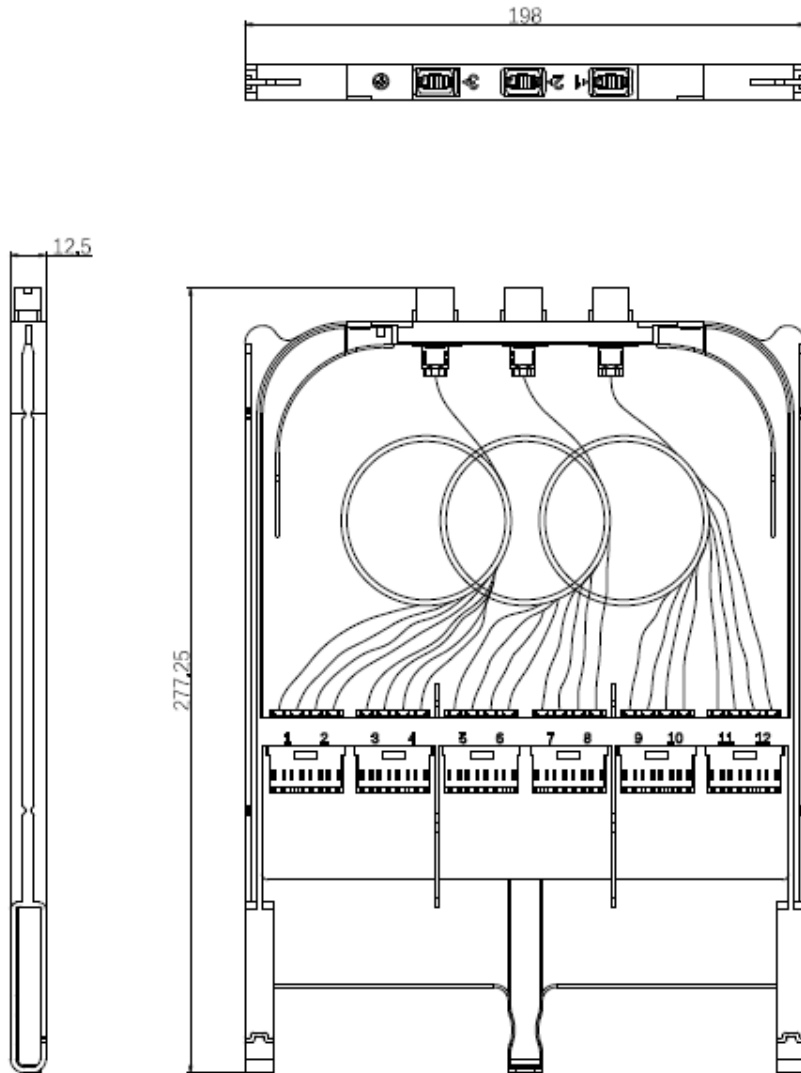

Mechanical Specifications