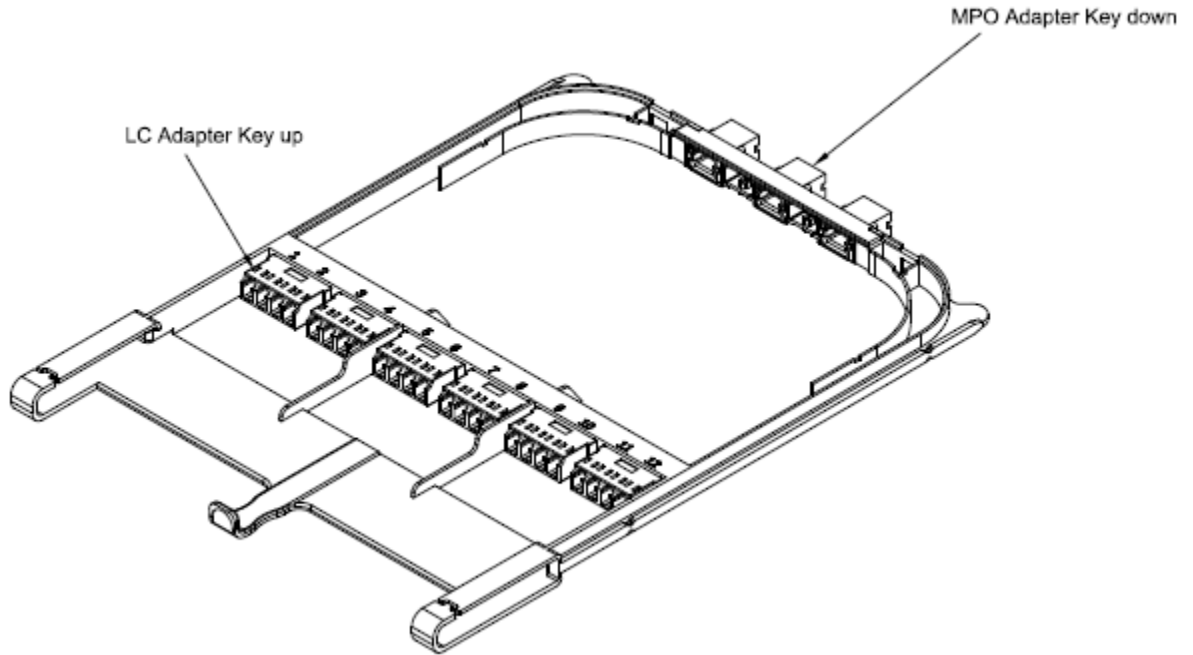

MPO 1

1	2	3	4
Blue	Aqua	Orange	Pink
Green	Purple	Brown	Yellow

MPO 2

5	6	7	8
Blue	Aqua	Orange	Pink
Green	Purple	Brown	Yellow

MPO 3

9	10	11	12
Blue	Aqua	Orange	Pink
Green	Purple	Brown	Yellow