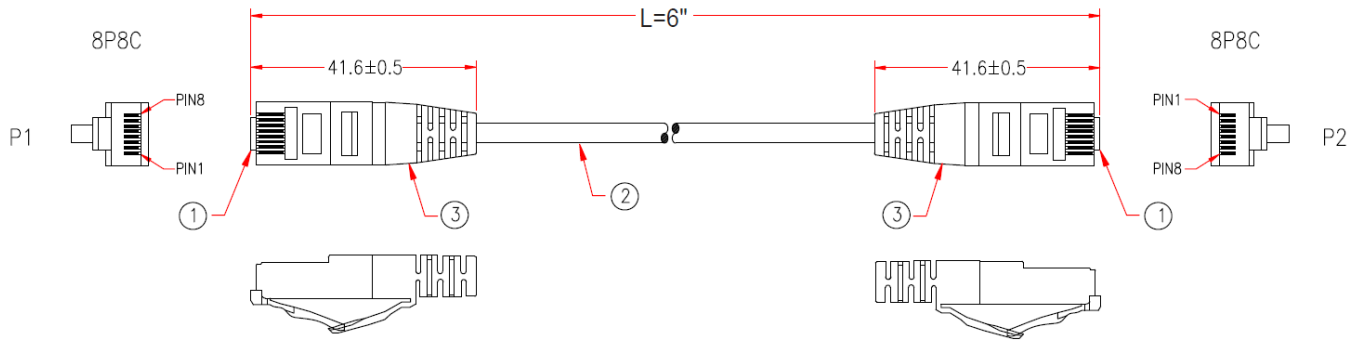

**PRO-0-5FSLCAT6-OE**

6in RJ-45 (Male) to RJ-45 (Male) Straight Orange Cat6 Slim UTP PVC Copper Patch Cable

**Features**

- Color: Orange
- Length: 0.5ft
- RJ-45 (Male) to RJ-45 (Male)
- 28AWG
- Copper Patch Cable
- PVC Jacket
- RoHS Compliant

**Product Description**

This is a 0.15m (0.5ft) RJ-45 (male) to RJ-45 (male) orange Cat6 Slim UTP PVC-rated patch straight cable that is used for high speed data transfer. Our patch cables are 100% compliant for all of your networking needs and are guaranteed by federal law to not affect or void OEM warranties.

**Specifications**

Parameter	Specification
Application	Patch
Cable Mode	Slim UTP
Color	Orange
Connector	RJ-45 (Male) to RJ-45 (Male)
Core/Cladding	28AWG
Jacket Type	PVC
Length (ft)	0.5
Length (m)	0.15
Media	Copper
Standard	Cat6
Strand Count	8
Termination Type	Straight
Tolerance	±10mm

### Notes:

1. 8P8C Modular Plug, Gold Plating 50u" on Contacts.
2. 4 Twisted Pairs Mini CAT. 6 28 AWG UTP, OD 3.6mm, Orange Jacket.
3. 8P8C Transparent Boot (OD 4.5mm).