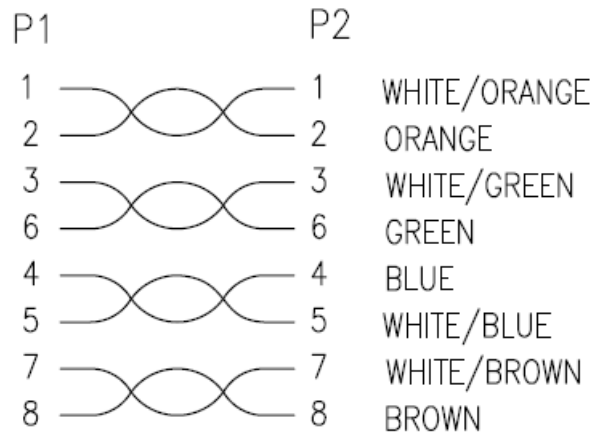

Wiring Connection